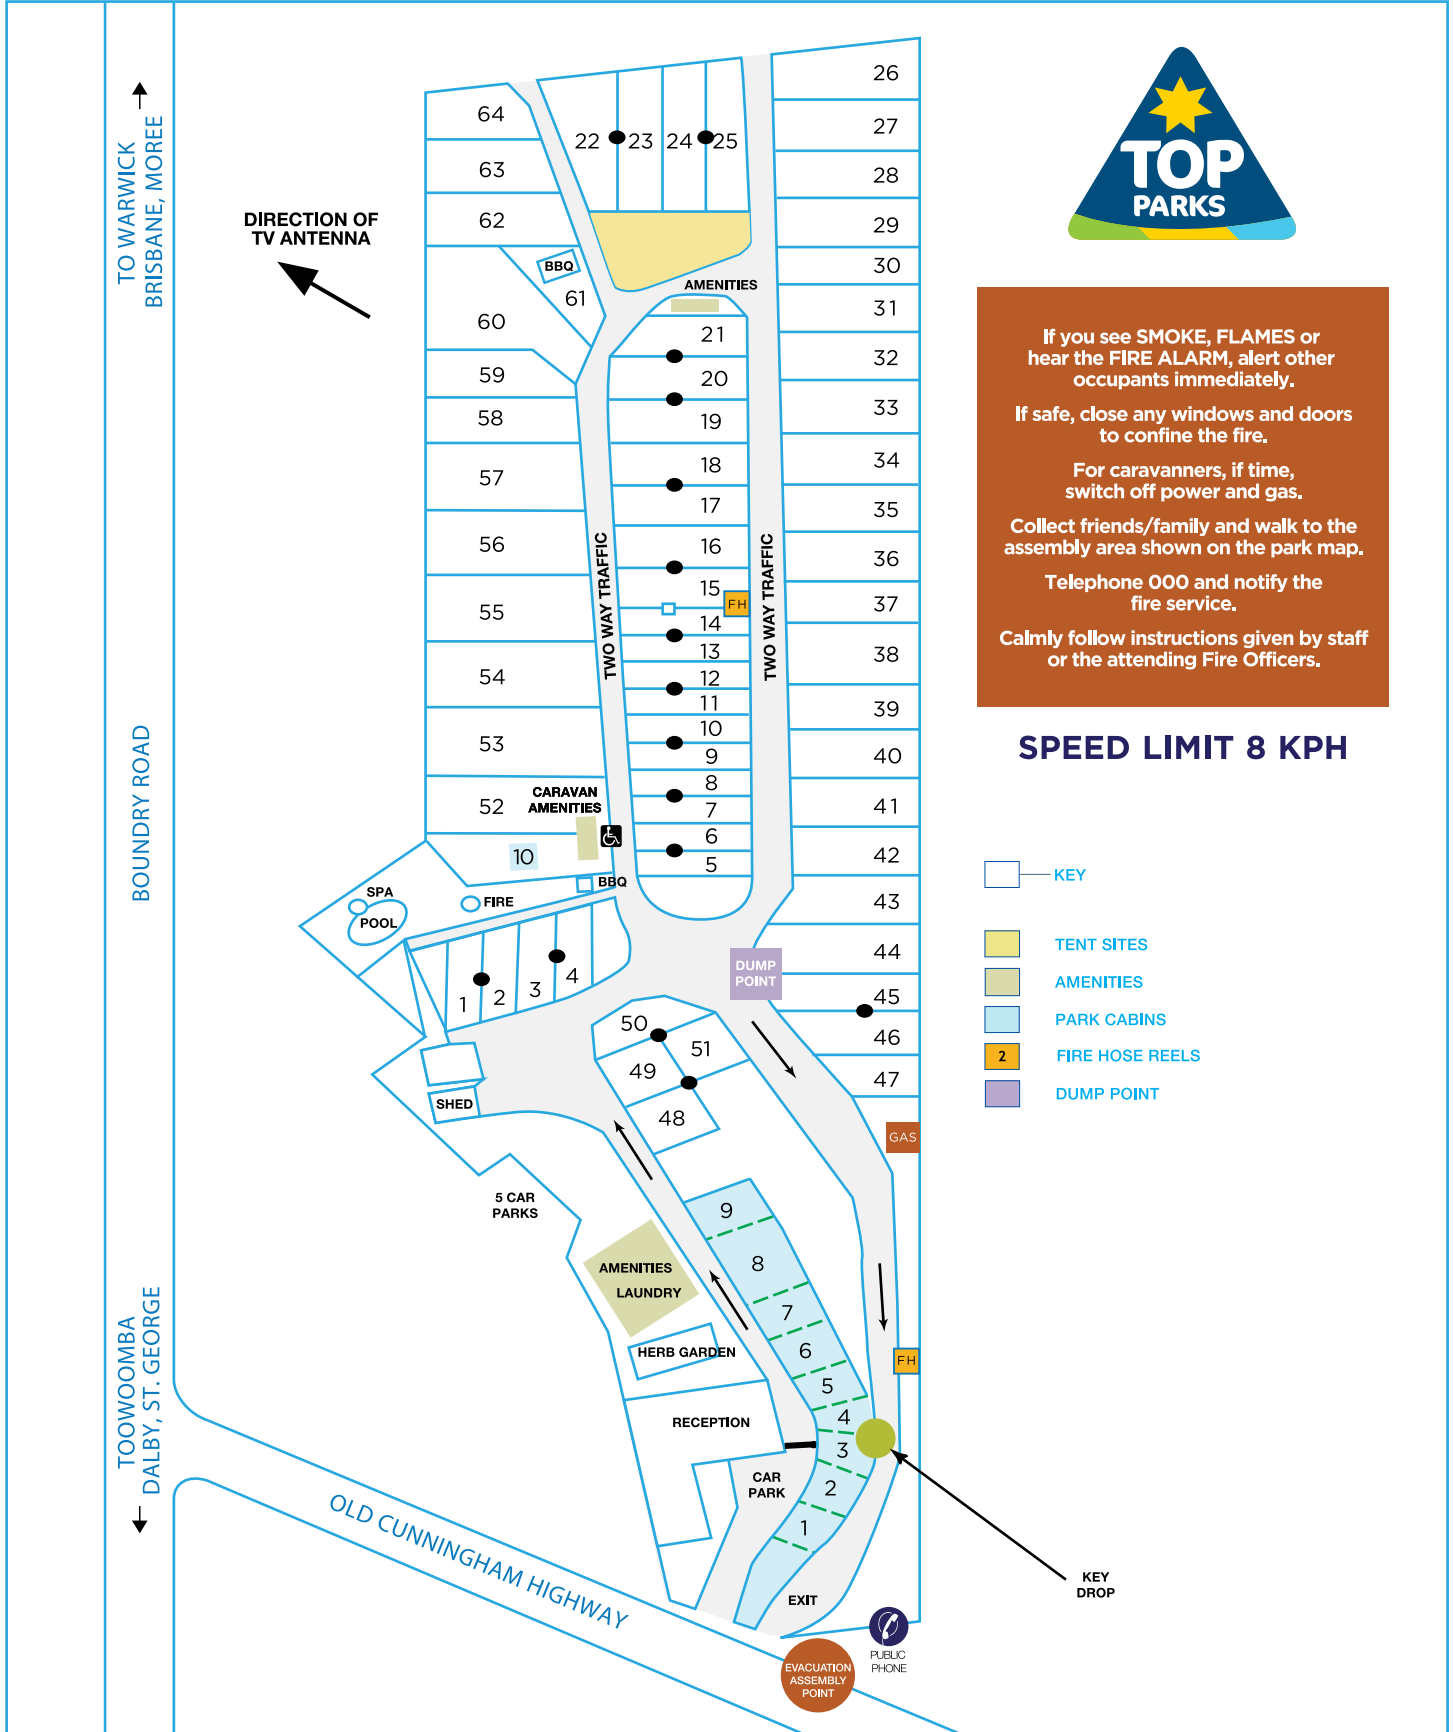

GOONDIWINDI HOLIDAY PARK

36 Old Cunningham Hwy, Goondiwindi QLD 4930
07 4671 2900

**GOONDIWINDI
HOLIDAY PARK**

Review us on ...

www.goondiwindiholidaypark.com.au
goondiwindi@southerncrossparks.com.au

If you see **SMOKE, FLAMES** or hear the **FIRE ALARM**, alert other occupants immediately.

If safe, close any windows and doors to confine the fire.

For caravanners, if time, switch off power and gas.

Collect friends/family and walk to the assembly area shown on the park map.

Telephone 000 and notify the fire service.

Calmly follow instructions given by staff or the attending Fire Officers.

SPEED LIMIT 8 KPH

KEY

- TENT SITES
- AMENITIES
- PARK CABINS
- FIRE HOSE REELS
- DUMP POINT